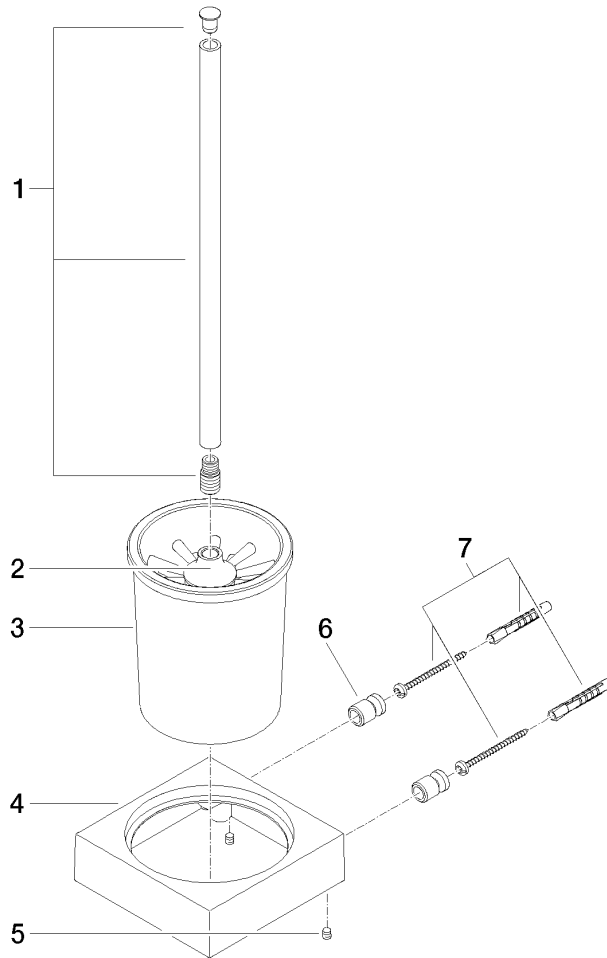

Toilet brush set wall model - Chrome

MEM

83 900 780

- crystal glass brush holder, matte
- brush, matte black
- width 118mm
- height 415 mm
- 118mm projection

Fits: MEM, CL.1, CYO

	Chrome	83 900 780-00
	Brushed Platinum	83 900 780-06
	Platinum	83 900 780-08
	Dark Chrome	83 900 780-19
	Brushed Durabronze (23kt Gold)	83 900 780-28
	Brushed Champagne (22kt Gold)	83 900 780-46
	Champagne (22kt Gold)	83 900 780-47
	Brushed Dark Platinum	83 900 780-99

83 900 780

83 900 780

Parts for other finishes can be found here: Brushed Platinum

Spare parts list

No.	Item Number	Name	Quantity used	Delivery time
1	90 20 97 507 00-00	handle	1	10
2	90 18 50 601 00 90	brush	1	2
3	90 90 04 008 00 82	glass	1	2
4	08 23 01 505-00	holder	1	10
5	90 31 11 004 00 90	pin	2	2
6	08 17 20 726 90	holder	2	2
7	05 17 20 726 02 90	fixing set	1	2