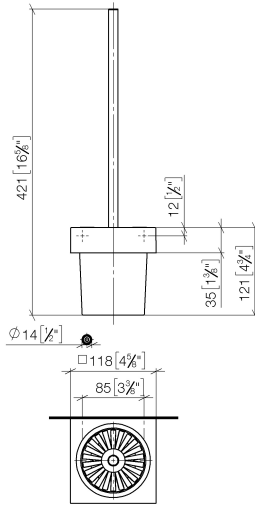

Toilet brush set wall model - Chrome

MEM

83 900 780

- crystal glass brush holder, matte
- brush, matte black
- width 118mm
- height 415 mm
- 118mm projection

Fits: MEM, CL.1, CYO

	Chrome	83 900 780-00
	Brushed Platinum	83 900 780-06
	Platinum	83 900 780-08
	Dark Chrome	83 900 780-19
	Brushed Durabronze (23kt Gold)	83 900 780-28
	Brushed Champagne (22kt Gold)	83 900 780-46
	Champagne (22kt Gold)	83 900 780-47
	Brushed Dark Platinum	83 900 780-99

83 900 780

83 900 780

Parts for other finishes can be found here: Brushed Platinum

Spare parts list

No.	Item Number	Name	Quantity used	Delivery time
1	90 20 97 507 00-00	handle	1	10
2	90 18 50 601 00 90	brush	1	2
3	90 90 04 008 00 82	glass	1	2
4	08 23 01 505-00	holder	1	10
5	90 31 11 004 00 90	pin	2	2
6	08 17 20 726 90	holder	2	2
7	05 17 20 726 02 90	fixing set	1	2